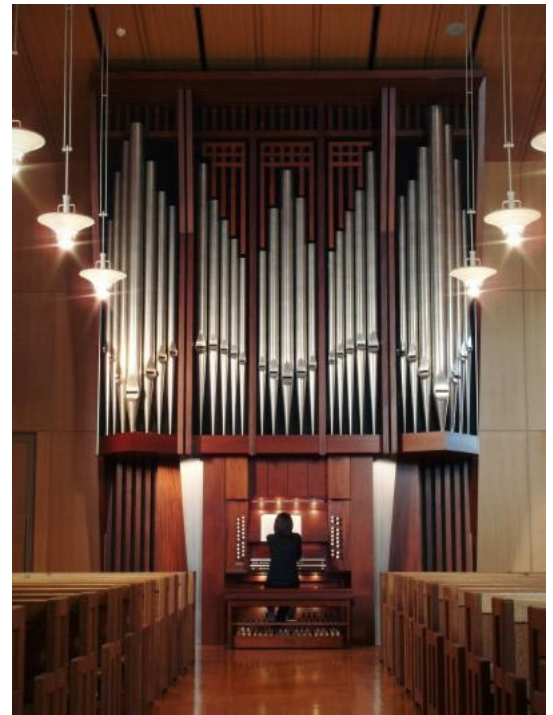

C. B. Fisk, Inc.

DESIGNERS & BUILDERS OF PIPE ORGANS

21 Kondelin Road
Gloucester, Massachusetts 01930-5108
TEL 978.283.1909 FAX 978.283.2938
EMAIL cbfisk@cbfisk.com
www.cbfisk.com

OPUS 132

Yashiro Gakuin Educational Foundation

Kobe, Japan

2006

26 voices, 31 ranks, 1,758 pipes

Great

Bourdon 16'
Prestant 8'
Spire Flute 8'
Harmonic Flute 8'
Octave 4'
Chimney Flute 4'
Superoctave 2'
Mixture IV
Dulcian 16'
Trommeten 8'

Swell to Great
Great to Pedal
Swell to Pedal
Swell Super to Pedal

Swell *enclosed*

Violin Diapason 8'
Voix céleste 8' from C₀
Bourdon 8'
Principal 4'
Traverse Flute 4'
Nasard 2 2/3'
Doublette 2'
Flute 2'
Tierce 1 3/5'
Mixture III
Trompette 8'
Hautbois 8'

Pedal

Prestant 16'
Bourdon 16' *Great*
Octave 8'
Spire Flute 8' *Great*
Superoctave 4'
Posaune 16'
Dulcian 16' *Great*
Trommeten 8' *Great*

Rossignol
Cymbelstern
Tremulant
FlexibleWind

Tremulant

Balanced Swell Pedal Balanced Swell Pedal

Key action: Direct mechanical (tracker)

Stop action: Mechanical

Keydesk: Built into the case, two manuals and pedals; manuals 61 keys CC-c₄, naturals of grenadil, sharps of rosewood capped with cowbone; pedalboard 32 keys CC-g₁.