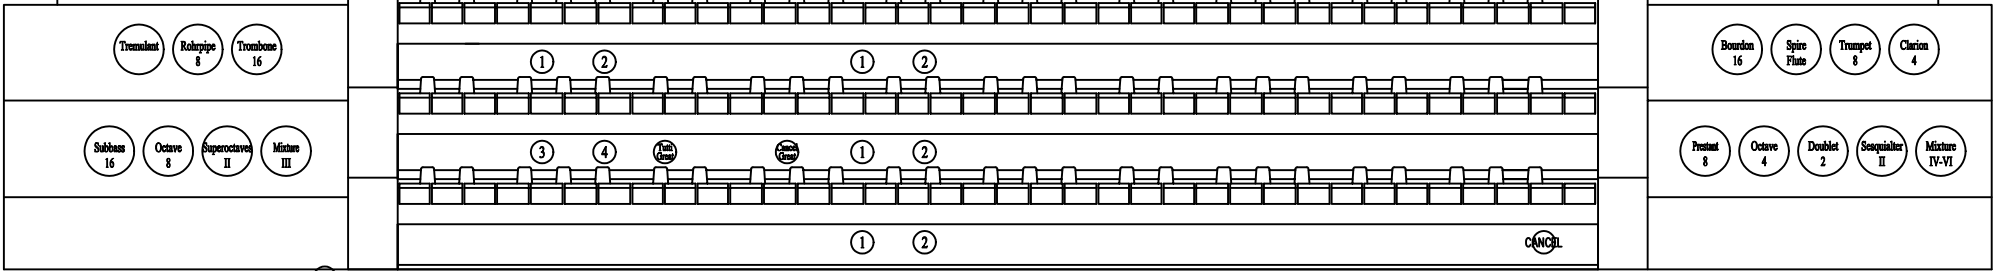

Viola Diapason 8 Stop Diapason 8 Spitzflute 4 Cornet III Fourniture III Contra Hornbois 16 Trumpet 8 Great to Pedal Swell to Pedal Choir to Pedal Swell to Great Choir to Great Swell to Choir Chimney Flute 8 Prestant 4 Night lion 4 Nazard II Fifteenth 2 Sharp IV Cromona 8

Pullout Drawer
 Access to Levels

107
 Set Button
 Under Jamb

Generals

Divisionals

GENERALS

PEDAL
DIV

Console layout, C. B. Fisk, Opus 55
 Old West Church, Boston