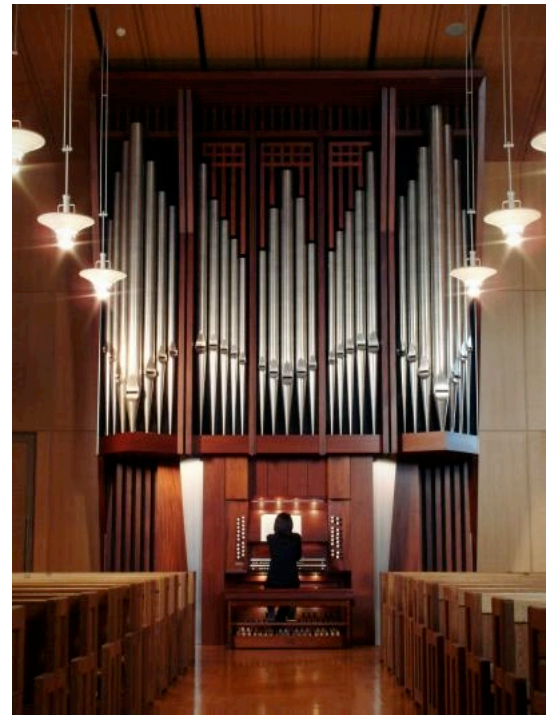

C. B. Fisk, Inc.

DESIGNERS & BUILDERS OF PIPE ORGANS

21 Kondelin Road
Gloucester, Massachusetts 01930-5108
TEL 978.283.1909 FAX 978.283.2938
EMAIL cbfisk@cbfisk.com
www.cbfisk.com

OPUS 132

Yashiro Gakuin Educational Foundation

Kobe, Japan

2006

26 voices, 31 ranks, 1,758 pipes

Great

Bourdon 16'
Prestant 8'
Spire Flute 8'
Harmonic Flute 8'
Octave 4'
Chimney Flute 4'
Superoctave 2'
Mixture IV
Dulcian 16'
Trommeten 8'

Swell to Great
Great to Pedal
Swell to Pedal
Swell Super to Pedal

Swell *enclosed*

Violin Diapason 8'
Voix céleste 8' from C₀
Bourdon 8'
Principal 4'
Traverse Flute 4'
Nasard 2 2/3'
Doublette 2'
Flute 2'
Tierce 1 3/5'
Mixture III
Trompette 8'
Hautbois 8'

Pedal

Prestant 16'
Bourdon 16' *Great*
Octave 8'
Spire Flute 8' *Great*
Superoctave 4'
Posaune 16'
Dulcian 16' *Great*
Trommeten 8' *Great*

Rossignol
Cymbelstern
Tremulant
FlexibleWind

Tremulant

Balanced Swell Pedal

Key action: Direct mechanical (tracker)

Stop action: Electric with a modern multi-level combination action

Keydesk: Built into the case, two manuals and pedals; manuals 61 keys CC-c₄, naturals of grenadil, sharps of rosewood capped with cowbone; pedalboard 32 keys CC-g₁.